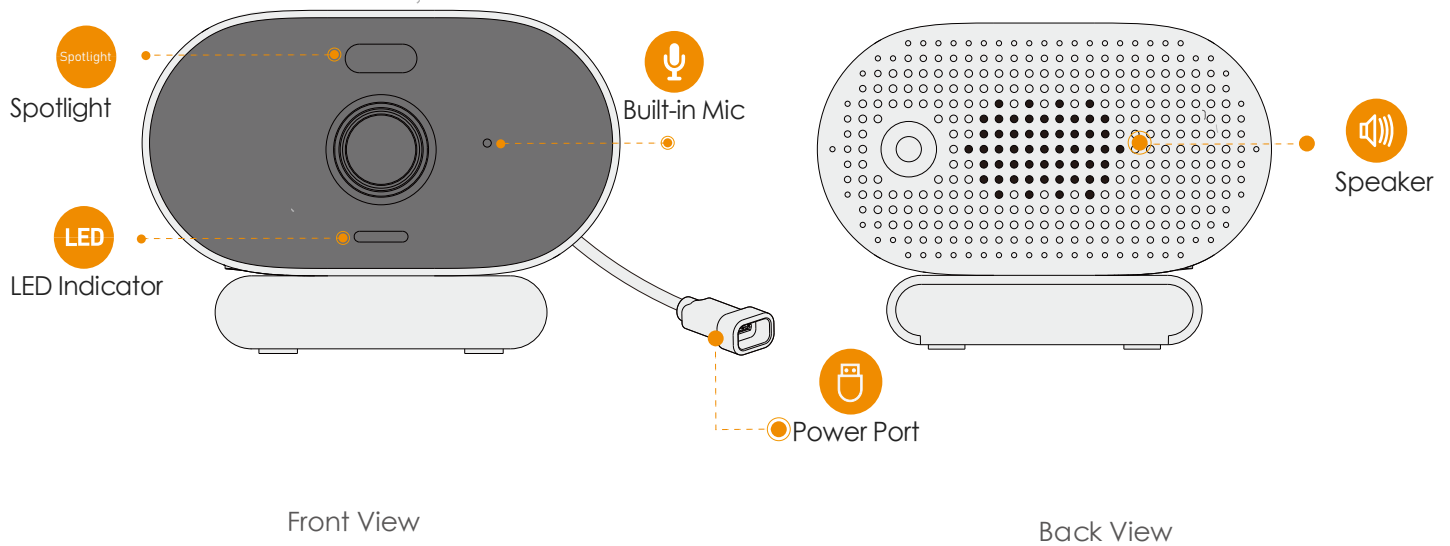

imou

Versa

1080P H.265 Wi-Fi Bullet Camera

Versa delivers 2MP live monitoring with a 2.8mm F1.6 high performance lens, it supports four night vision modes for clear-as day clarity even in pitch dark. With IP65 certified casing, the camera can be used outdoors under different weather conditions. With 120dB security siren, Versa actively keeps unwelcome visitors away from what you care about. With magnetic mounting bracket you can put it everywhere you want it.

Scare stangers away from your home

Two-way Talk

Communicate with family and pets easily

Cloud Service

Supports Cloud Storage or Micro SD card (up to 256GB)

Stay close with what you care

With Cloud service, you will have access to what you care as long as Internet is available. You can record daily or motion videos on Cloud and playback anytime anywhere.

Specifications

Camera

1/2.8" 2Megapixel Progressive CMOS
 2MP(1920 x 1080)
 Night Vision: 20m(66ft) IR Distance
 2.8mm Fixed Lens
 Field of View : 97° (H), 52° (V), 114° (D)

Video & Audio

Video Compression : H.265/H.264
 Up to 25/30fps Frame Rate
 8x Digital Zoom
 Two-way Audio

Notice Management

Motion Detection
 Human Detection
 Configurable Region
 Abnormal Sound Alarm

Network

Wi-Fi:IEEE802.11b/g/n,50m Open Field
 Imou App: iOS, Android
 onvif

Auxiliary Interface

Micro SD Card Slot (up to 256GB)
 Built-in Mic & Speaker
 Reset Button