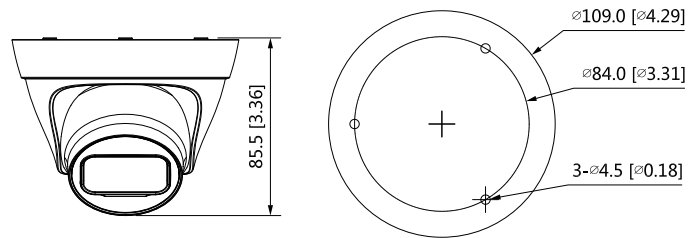

Dimensions (mm[inch])

Accessories

Optional: