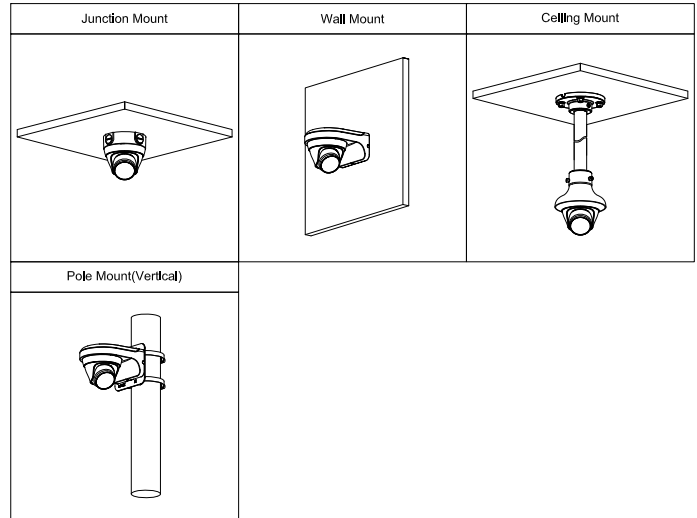

Entry Series | DH-IPC-HDW1431T1-S4

Power

Power Supply	12V DC/POE (802.3af)
Power Consumption	< 5.1W

Environment

Operating Conditions	-40°C to +55°C (-40°F to +131°F) /less than≤95%
Storage Conditions	-40°C to +60°C (-40°F to +140°F)
Protection	IP67

Structure

Casing	Inner core:metal+ plastic; cover:plastic
Dimensions	85.5 mm × Φ109 mm (3.4" × Φ4.3")
Net Weight	0.25 kg (0.6 lb)
Gross Weight	0.37 kg (0.8 lb)

Ordering Information

Type	Part Number	Description
4MP Camera	DH-IPC-HDW1431T1P-S4	4MP Entry IR Fixed-focal Eyeball Netwok Camera,PAL
	DH-IPC-HDW1431T1N-S4	4MP Entry IR Fixed-focal Eyeball Netwok Camera,NTSC
Accessories (optional)	PFA136	Junction Box
	PFA130-E	Junction Box
	PFB203W	Wall Mount
	PFA106	Mount Adapter
	PFB220C	Ceiling Mount
	PFA152-E	Pole Mount
	PFM321D	12V DC 1A Power Adapter
	LR1002-1ET/1EC	Single-port Long Reach Ethernet over Coax Extender
PFM900-E	Integrated Mount Tester