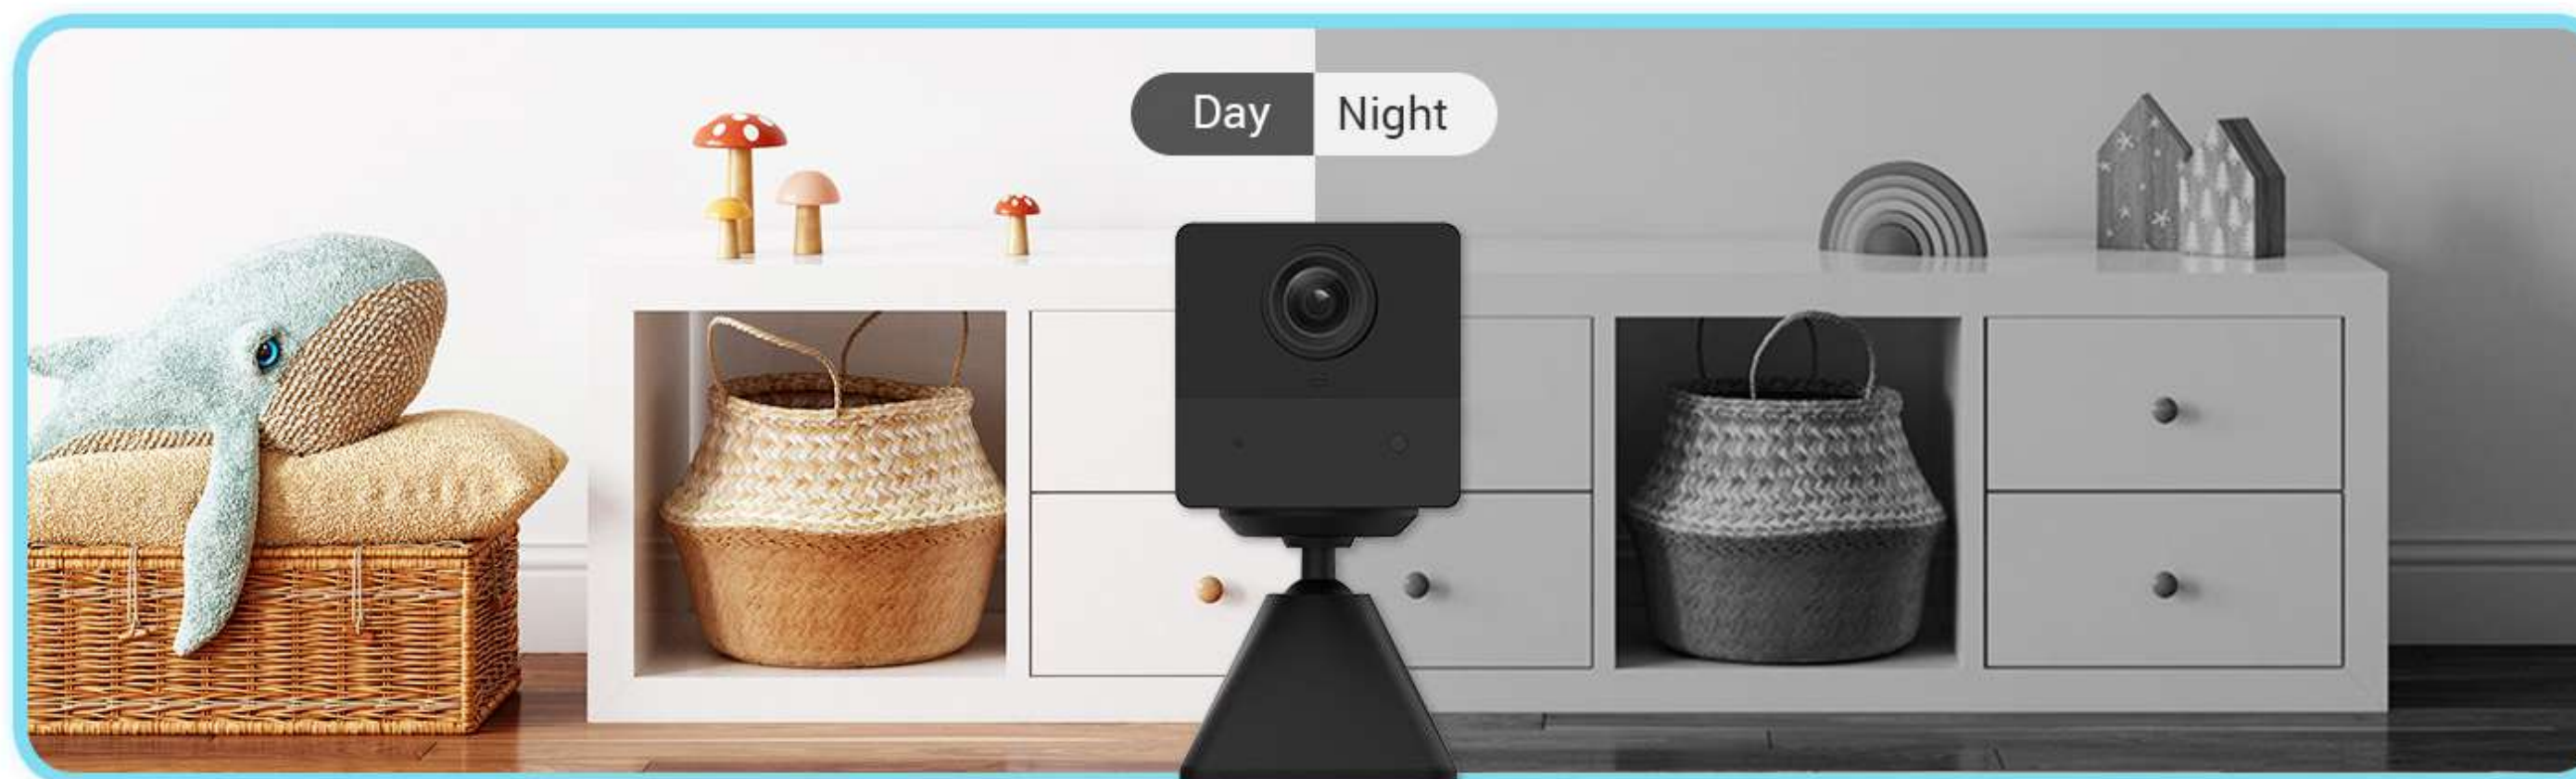

Great vision for round-the-clock protection

In addition to crisp 1080p video quality, the BC2 renders clear night vision to provide peace of mind even in pitch black darkness.