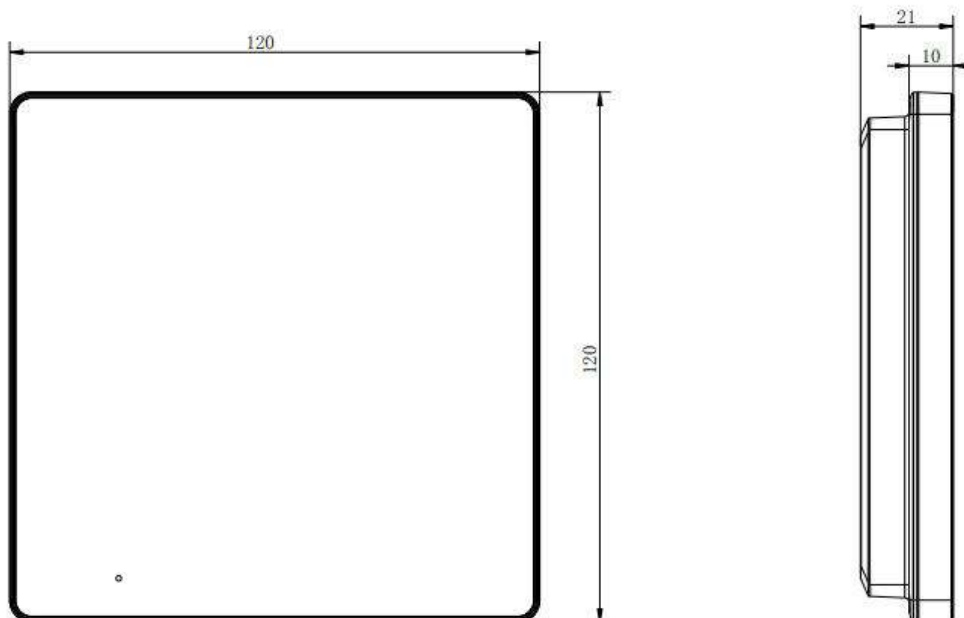

General	
Button	9 touch buttons
Installation	Wall mounting, table mounting
Indicator	0
Weight	With package: 330.6 g (0.7 lbs) Without package: 191.8 g (0.4 lbs)
Protective level	/
Working temperature	-10 °C to 50 °C (14 °F to 122 °F)
Working humidity	10% to 90%
Dimensions	120 mm × 120 mm × 21 mm (4.7" × 4.7" × 0.83")
Application environment	Indoor
Power consumption	≤ 4 W
Language	English, French, Portuguese, Portuguese (Brazil), Spanish, Russian, German, Italian, Polish, Turkish, Vietnamese, Arabic, Czech, Hungarian, Dutch, Romanian, Bulgarian, Ukrainian, Croatian, Serbian, Greek, Lithuanian, Estonian, Latvian, Norwegian Danish, Slovenian, Slovak, Swedish, Finnish, Mongolian, Hebrew, Kazakh, Uzbek
Power supply	IEEE802.3af, Standard PoE, 12 VDC

▪ Available Model

DS-KH6100-E1

▪ Dimension