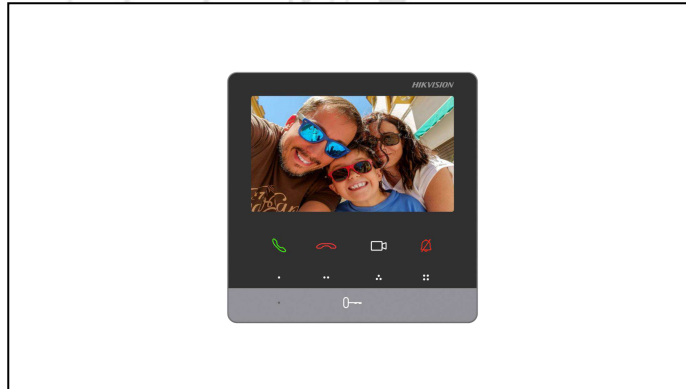

DS-KH6100-E1 Network Indoor Station

The 4.3-inch series indoor station satisfies the demands of the entry level market and the intercom apartment market, which can provide flexible and convenient intercom functions, customized touch buttons functions, etc., while meeting the needs of customers with limited budgets.

- 4.3-inch colorful non-touch screen with resolution 480 × 272
- Standard PoE power supply without additional power adaptor
- Views live videos of door stations and linked cameras
- Convenient for users to customize functions according to their own usage habits by 4 custom touch buttons

▪ Specification

System parameters	
Operating system	Linux
ROM	8 MB
RAM	64 MB
CPU	Embedded processor
Display parameters	
Screen size	4.3-inch
Operation method	9 touch buttons
Type	Colorful TFT
Resolution	480 × 272
Video parameters	
Lens	/
Resolution	/
FOV	/
WDR	/
Video compression standard	/
Focal length	/
Audio parameters	
Audio compression standard	G.711 U, G.711 A
Audio input	Built-in omnidirectional microphone
Audio output	Built-in loudspeaker
Audio compression bitrate	64 Kbps
Audio quality	Noise suppression and echo cancellation
Volume adjustment	Adjustable
Capacity	
Event capacity	200
Notice capacity	200
Linked indoor extensions capacity	16
Network parameters	
Communication protocol	TCP/IP, SIP, RTSP
Wi-Fi standard	/
Bluetooth version	/
3G/4G standard	/
Zigbee	/
Device interfaces	
Alarm input	/
Network interface	1 RJ-45 100 Mbps
TAMPER	/
RS-485	/
USB	/
TF card	/
Alarm output	/