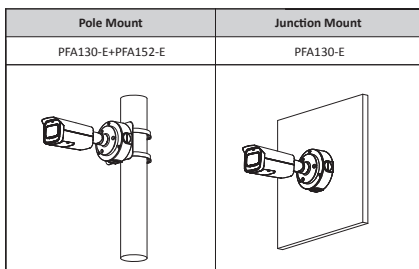

Accessories

Optional: