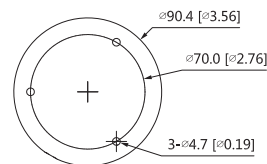

Structure

Casing	Metal
Dimensions	244.1 mm × Φ90.4 mm (9.61" × Φ3.26")
Net Weight	0.86 kg (1.90 lb)
Gross Weight	1.10 kg (2.43 lb)

Ordering Information

Type	Part Number	Description
2MP Camera	DH-IPC-HFW2231TP-ZS-S2	2MP WDR IR Bullet Network Camera, PAL
	DH-IPC-HFW2231TN-ZS-S2	2MP WDR IR Bullet Network Camera, NTSC
Accessories (optional)	PFA130-E	Junction Box
	PFA152-E	Pole Mount
	PFM321D	DC12V1A Power Adapter
	LR1002-1ET/1EC	Single-port Long Reach Ethernet over Coax Extender
	PFM900-E	Integrated Mount Tester
	PFM114	TLC SD Card

Dimensions (mm[inch])