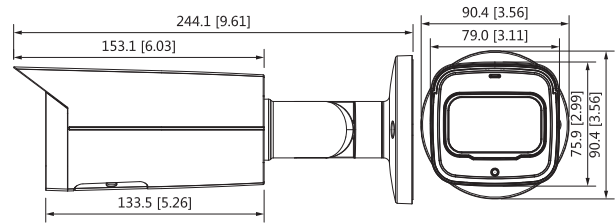

Structure

Casing	Metal
Dimensions	244.1 mm × Φ90.4 mm (9.61" × Φ3.26")
Net Weight	0.86 kg (1.90 lb)
Gross Weight	1.10 kg (2.43 lb)

Ordering Information

Type	Part Number	Description
2MP Camera	DH-IPC-HFW2231TP-ZS-S2	2MP WDR IR Bullet Network Camera, PAL
	DH-IPC-HFW2231TN-ZS-S2	2MP WDR IR Bullet Network Camera, NTSC
Accessories (optional)	PFA130-E	Junction Box
	PFA152-E	Pole Mount
	PFM321D	DC12V1A Power Adapter
	LR1002-1ET/1EC	Single-port Long Reach Ethernet over Coax Extender
	PFM900-E	Integrated Mount Tester
	PFM114	TLC SD Card

Dimensions (mm[inch])