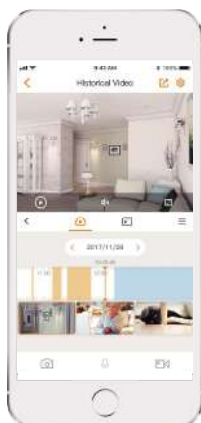

imou

Bullet 2C

1080P H.265 Bullet Wi-Fi Camera

Bullet 2C delivers 2MP live monitoring with a choice of 2.8mm/3.6mm/6mm lens option, it supports the latest H.265 compression which can save up to 50% bandwidth and storage. Human Detection allows you to monitor what matters without receiving annoying false alerts. With IP67 certified, the camera can be used outdoors under different weather conditions.

-  **1080P Full HD Video**
See more than 720P
-  **Human Detection**
Quickly find human targets in you home
-  **Built-in Microphone**
High quality microphone picks up sounds clearly while monitoring
-  **H.265 Codec**
Save more high-quality video in less space
-  **IP67**
Weatherproof from dust and water
-  **Alarm Notification**
Sends instant motion-activated alerts to your mobile phone
-  **Diversified Storage**
Supports NVR, Cloud Storage or Micro SD card (up to 256GB)
-  **24/7 Protection**
Infrared night vision for clear-as-day clarity even in pitch dark
-  **Wi-Fi Connection**
IEEE802.11b/g/n(2.4GHz)