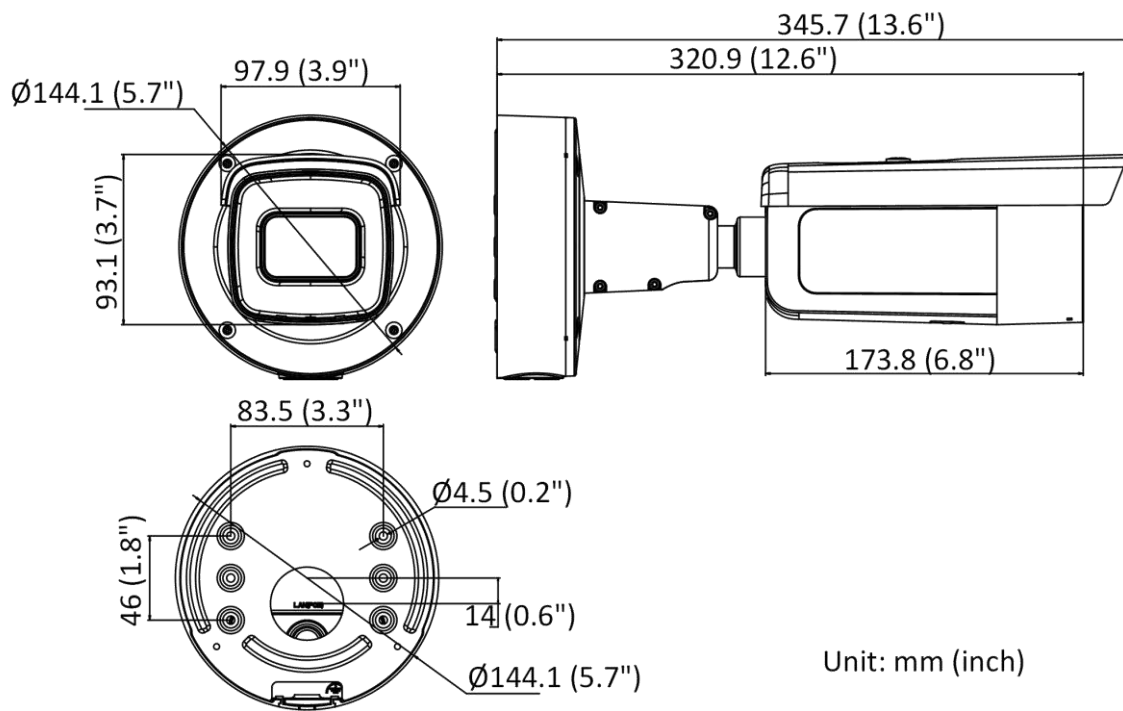

▪ **Dimension**

▪ **Accessory**

▪ **Optional**

DS-1476ZJ-SUS Corner Mount	DS-1275ZJ-S-SUS Vertical Pole Mount	DS-2251ZJ Pendant Mount	DS-1475ZJ-SUS(Black) Vertical Pole Mount